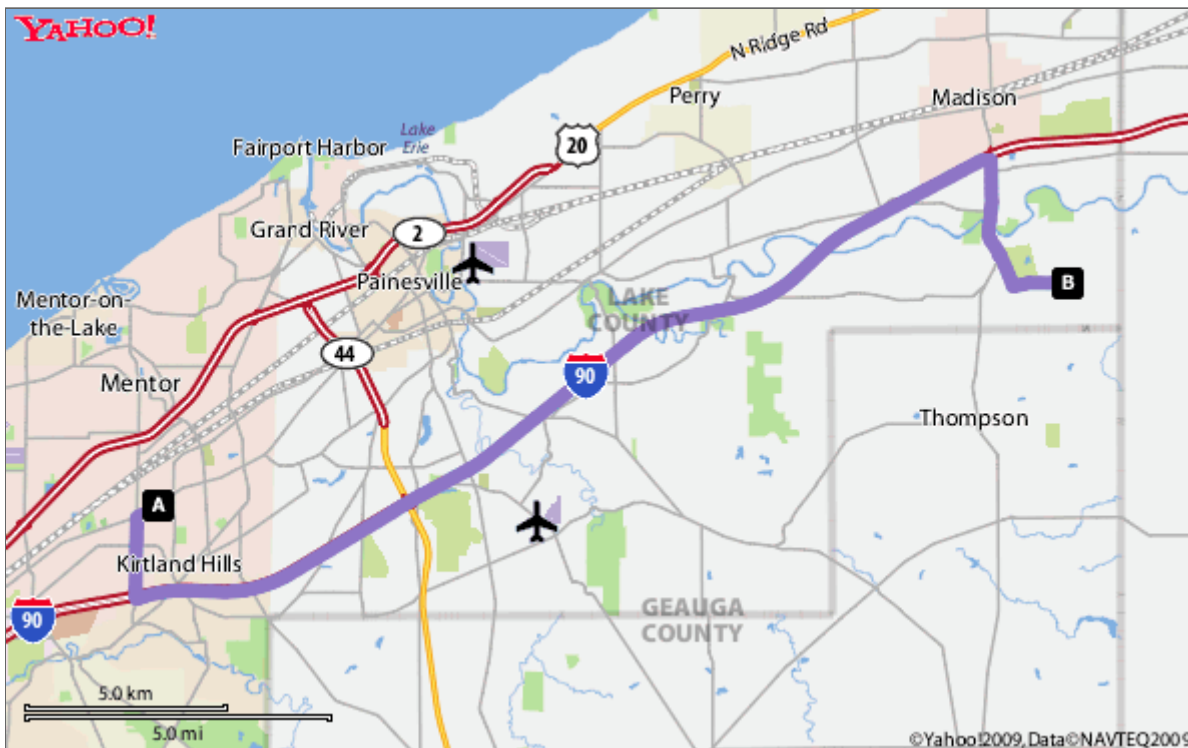

Directions to Camp Stigwandish (440) 298-3922

Total Time: 28 mins, Total Distance: 22.7 mi

	Distance
A 1. Start at 8600 MENTOR AVE, MENTOR going toward MURRAY AVE	go 0.45 mi
2. Turn L on CENTER ST(OH-615)	go 1.46 mi
3. Turn L to take ramp onto I-90 E	go 17.23 mi
4. Take exit #212/MADISON/THOMPSON	go 0.19 mi
5. Turn R on RIVER ST(OH-528)	go 318 ft
6. Continue to follow OH-528	go 1.69 mi
7. Turn L on LEDGE RD(CR-27)	go 0.63 mi
8. Turn L on ROSS RD(CR-8)	go 0.99 mi
B 9. Arrive at 7497 ROSS RD, MADISON, on the L	

Time: 28 mins, Distance: 22.7 mi

When using any driving directions or map, it's a good idea to do a reality check and make sure the road still exists, watch out for construction, and follow all traffic safety precautions. This is only to be used as an aid in planning.