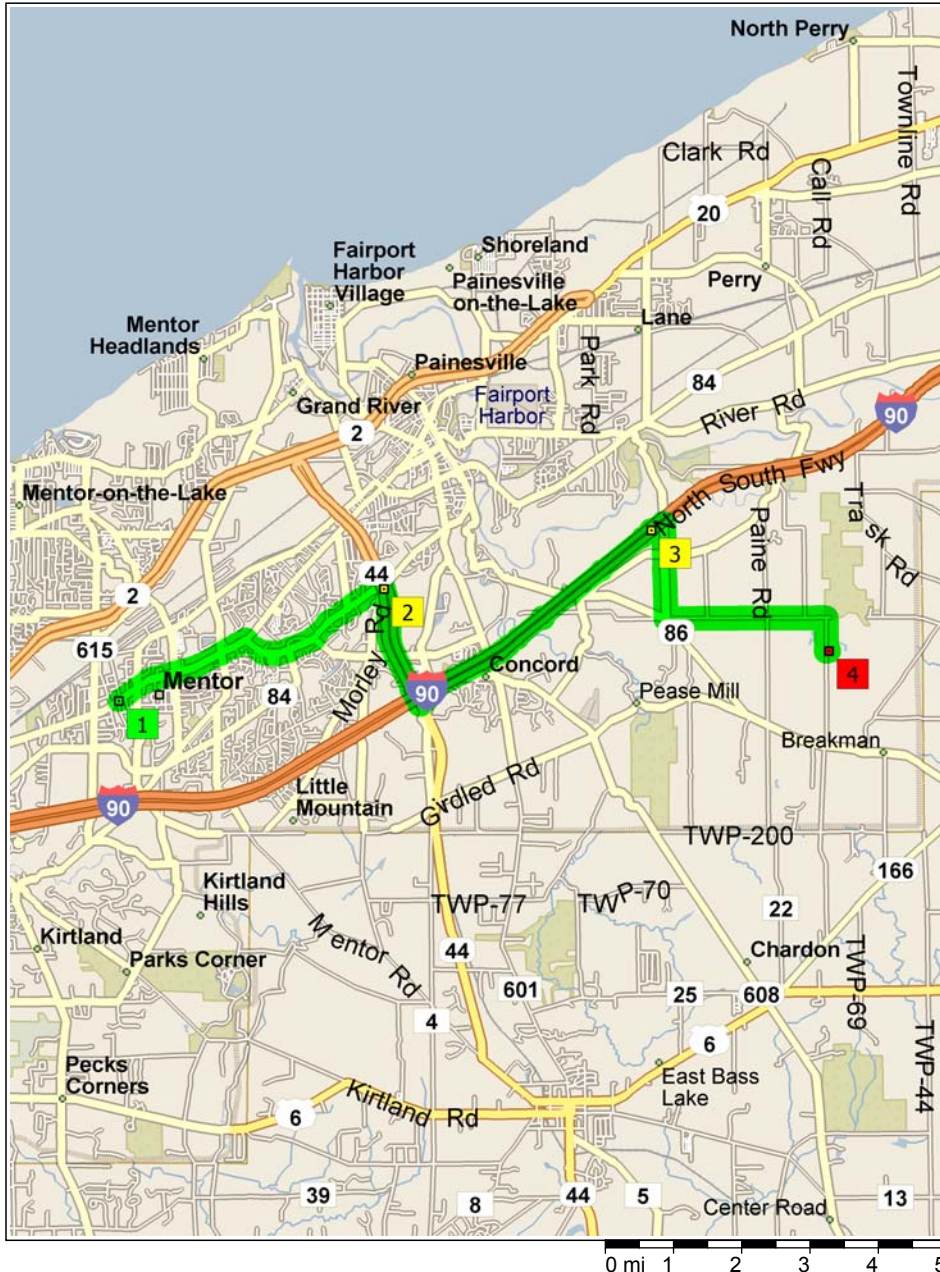

# Mentor United Methodist Church to Camp Lejnar

15.3 miles; 33 minutes

7:00 PM	0.0 mi	<b>1</b> Depart Mentor Ave, Mentor, OH 44060 on US-20 [Mentor Ave] (East) for 2.1 mi
7:05 PM	2.1 mi	Bear RIGHT (South-East) onto Old Johnnycake Rd for 0.2 mi
7:05 PM	2.3 mi	Bear LEFT (East) onto Old Johnnycake Rd [CR-416] for 0.5 mi
7:07 PM	2.8 mi	Turn LEFT (North) onto SR-84 [CR-416] for 0.4 mi
7:08 PM	3.2 mi	Continue (North-East) on SR-84 [Johnnycake Ridge Rd] for 1.3 mi
7:11 PM	4.5 mi	Turn RIGHT (South) onto Morley Rd [CR-417] for 65 yds
7:11 PM	4.5 mi	Turn LEFT (East) onto Local road(s) for 54 yds
7:11 PM	4.6 mi	<b>2</b> At SR-44, Painesville, OH 44077, return West on Local road(s) for 54 yds
7:12 PM	4.6 mi	Turn RIGHT (North) onto Morley Rd [CR-417] for 10 yds
7:13 PM	4.6 mi	Turn RIGHT (South) onto Ramp for 0.3 mi
7:14 PM	4.9 mi	Merge onto SR-44 (South) for 1.6 mi
7:16 PM	6.5 mi	Turn LEFT (East) onto Local road(s) for 32 yds
7:16 PM	6.5 mi	Continue (East) on Ramp for 0.3 mi
7:17 PM	6.7 mi	Merge onto I-90 [North South Fwy] (East) for 4.1 mi
7:20 PM	10.8 mi	<b>3</b> At I-90 Exit 205 [Gas, Store], turn off onto Ramp for 0.2 mi
7:21 PM	11.0 mi	Turn RIGHT (South) onto Vrooman Rd [CR-227] for 1.4 mi
7:24 PM	12.4 mi	Turn LEFT (East) onto Leroy Center Rd [CR-208] for 2.4 mi
7:32 PM	14.8 mi	Turn RIGHT (South) onto Kniffen Rd [CR-207] for 0.5 mi
7:33 PM	15.3 mi	Turn LEFT (East) onto Local road(s) for 65 yds
7:33 PM	15.3 mi	<b>4</b> Arrive near Breakman